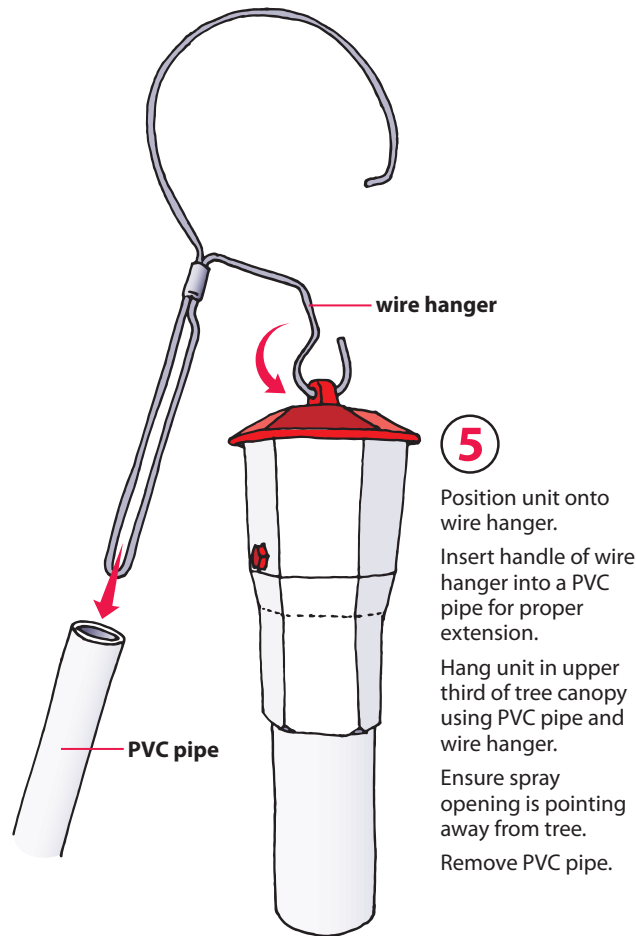

NoMate® Smart Release – ASSEMBLY & USE

Item List: Aerosol Can • Emitter • Wire Hanger (sold separately)

Emitter Light Colors:

- Green:** Normal operation
- Blue:** Normal operation. Low temperature
- Red:** Problem with unit. Contact distributor