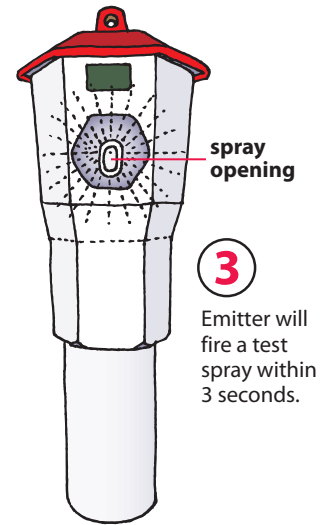

NoMate® Smart Release – ASSEMBLY & USE

Item List: Aerosol Can • Emitter • Wire Hanger (sold separately)

Emitter Light Colors:

- Green:** Normal operation
- Blue:** Normal operation. Low temperature
- Red:** Problem with unit. Contact distributor