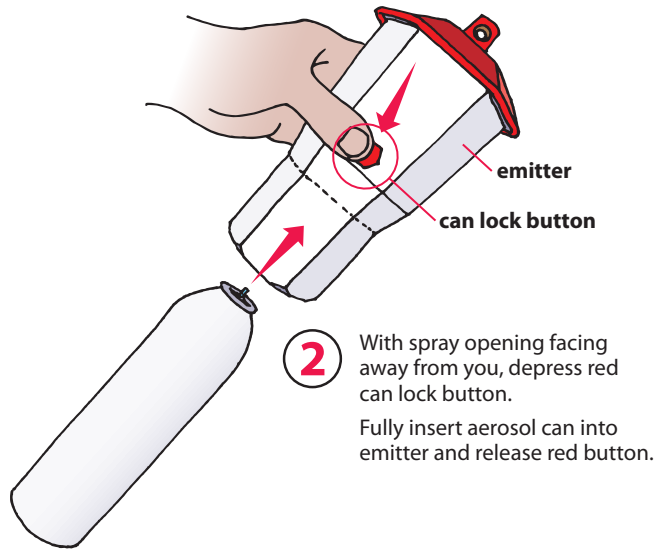

NoMate® Smart Release – ASSEMBLY & USE

Item List: Aerosol Can • Emitter • Wire Hanger (sold separately)

Emitter Light Colors:

- Green:** Normal operation
- Blue:** Normal operation. Low temperature
- Red:** Problem with unit. Contact distributor