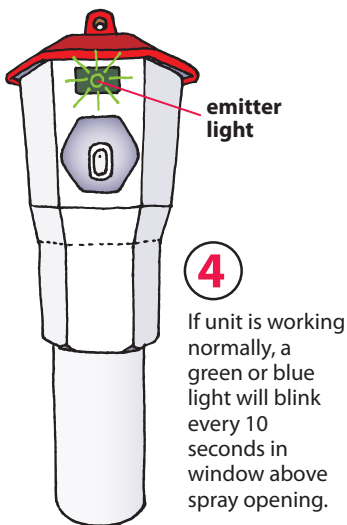

NoMate® Smart Release – ASSEMBLY & USE

Item List: Aerosol Can • Emitter • Wire Hanger (sold separately)

Emitter Light Colors:

- Green:** Normal operation
- Blue:** Normal operation. Low temperature
- Red:** Problem with unit. Contact distributor